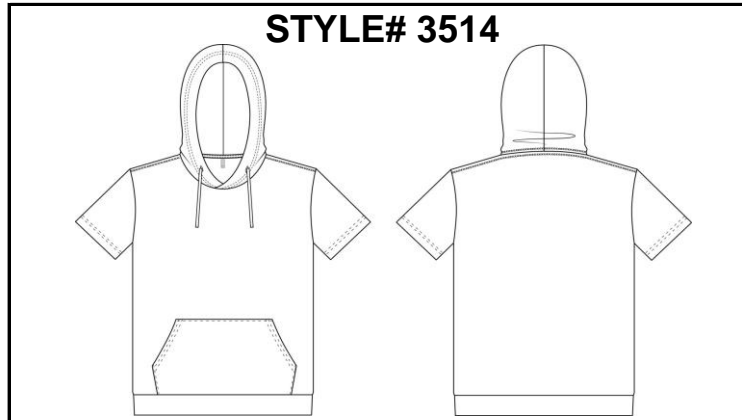

BELLA+CANVAS.

LOS ANGELES

Point of Measurement	M	L	XL	2XL
Hps Length to Edge	28 1/2	29 1/2	30 1/2	31 1/2
Body width - 1" Below A.H.	22 3/4	24 3/4	26 3/4	28 3/4