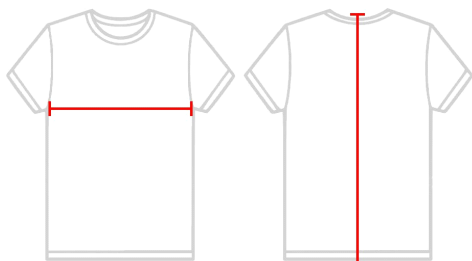

#210400 **YOUTH** B-CORE L/S YOUTH TEE

- 100% Polyester moisture management/antimicrobial performance fabric
- Self fabric collar
- Badger sport paneled shoulder for maximum movement
- Double-needle hem with tack
- Badger heat seal logo on left sleeve

COLORS

SPECIFICATIONS

Color	XS	S	M	L	XL
Piece Weight measured in pounds	0.25	0.25	0.25	0.25	0.25
Spec Body Length measured in inches	21	23	25	26	27
Spec Chest Width measured in inches	15	16	17	18	19
Case Count # of units per case	36	36	36	36	36

HOW TO MEASURE

These product specifications reference a product's measurements. For sizing information and guidance, please reference our sizing charts.

BODY LENGTH

Measured from the top of the shoulder to bottom of the back.

CHEST WIDTH

Measured across the chest at its fullest part while laid flat.