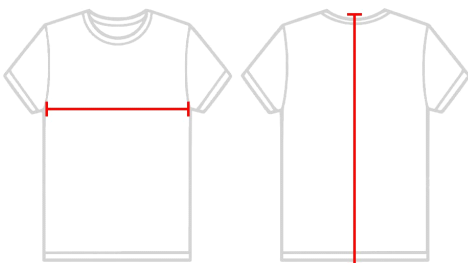

HOW TO MEASURE

These product specifications reference a product's measurements. For sizing information and guidance, please reference our sizing charts.

BODY LENGTH

Measured from the top of the shoulder to bottom of the back.

CHEST WIDTH

Measured across the chest at its fullest part while laid flat.