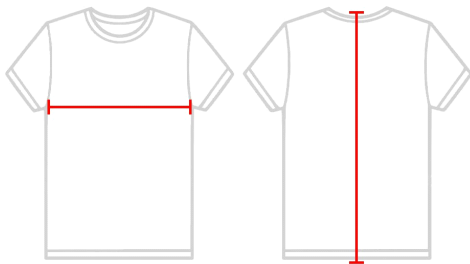

#211600 **GIRLS'** B-CORE GIRLS' SHORT

- 100% polyester moisture management/antimicrobial performance fabric4" InseamDouble-needle hem1.5" Covered elastic and drawcordBadger heat seal logo on left hip

COLORS

SPECIFICATIONS

Color	XS	S	M	L	XL
Piece Weight measured in pounds	0.21	0.21	0.21	0.21	0.21
Spec Inseam	3 1/2	4	4	4	4
Case Count # of units per case	36	36	36	36	36

HOW TO MEASURE

These product specifications reference a product's measurements. For sizing information and guidance, please reference our sizing charts.

BODY LENGTH

Measured from the top of the shoulder to bottom of the back.

CHEST WIDTH

Measured across the chest at its fullest part while laid flat.