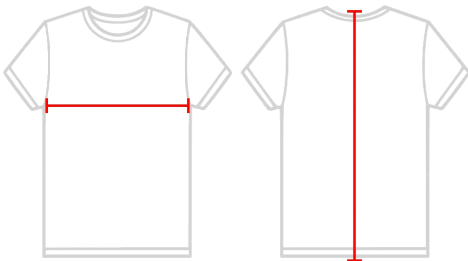

HOW TO MEASURE

These product specifications reference a product's measurements. For sizing information and guidance, please reference our sizing charts.

BODY LENGTH

Measured from the top of the shoulder to bottom of the back.

CHEST WIDTH

Measured across the chest at its fullest part while laid flat.