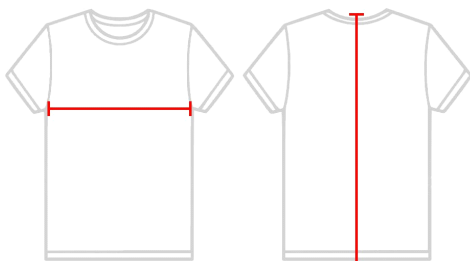

#252900 **YOUTH** MESH REVERSIBLE YOUTH TANK

- 100% Polyester mesh, 70 denier
- Double layered mesh
- Each individually bottom hemmed
- Easy access screening

COLORS

SPECIFICATIONS

Color	XS	S	M	L	XL
Piece Weight measured in pounds	0.25	0.25	0.25	0.25	0.25
Spec Body Length measured in inches	21	23	25	26	27
Spec Chest Width measured in inches	14 1/2	15 1/2	16 1/2	17 1/2	18 1/2
Case Count # of units per case	36	36	36	36	36

HOW TO MEASURE

These product specifications reference a product's measurements. For sizing information and guidance, please reference our sizing charts.

BODY LENGTH

Measured from the top of the shoulder to bottom of the back.

CHEST WIDTH

Measured across the chest at its fullest part while laid flat.