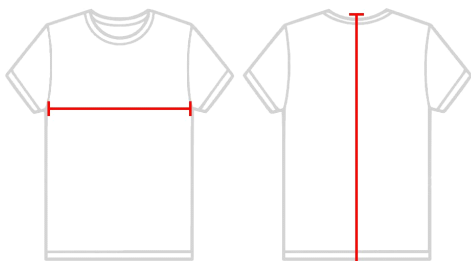

#282000 YOUTH B-TECH YOUTH TEE

- 94% Polyester, 6% SpandexMoisture
- management/antimicrobial performance fabricSoft cotton-like feel for
- comfortDouble-needle hem with tackBadger sport paneled shoulder for
- maximum movementBadger heat seal logo on left sleeve

COLORS

SPECIFICATIONS

| Color | XS | S | M | L | XL |
|---|------|------|------|------|------|
| Piece Weight measured in pounds | 0.24 | 0.24 | 0.24 | 0.24 | 0.24 |
| Spec Body Length measured in inches | 21 | 23 | 25 | 26 | 27 |
| Spec Chest Width measured in inches | 15 | 16 | 17 | 18 | 19 |
| Case Count # of units per case | 36 | 36 | 36 | 36 | 36 |

HOW TO MEASURE

These product specifications reference a product's measurements. For sizing information and guidance, please reference our sizing charts.

BODY LENGTH

Measured from the top of the shoulder to bottom of the back.

CHEST WIDTH

Measured across the chest at its fullest part while laid flat.