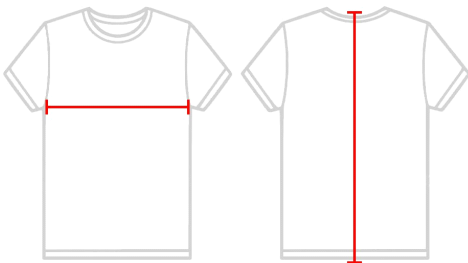

#411600 **WOMEN'S** B-CORE WOMEN'S SHORT

- 100% polyester moisture management/antimicrobial performance fabric
- 5" Inseam
- Double-needle hem
- 1.5" Covered elastic and drawcord
- Badger heat seal logo on left hip

COLORS

SPECIFICATIONS

Color	XS	S	M	L	XL	2XL
Piece Weight measured in pounds	0.26	0.26	0.26	0.26	0.26	0.26
Spec Inseam	5	5	5	5	5	5
Case Count # of units per case	36	36	36	36	36	36

HOW TO MEASURE

These product specifications reference a product's measurements. For sizing information and guidance, please reference our sizing charts.

BODY LENGTH

Measured from the top of the shoulder to bottom of the back.

CHEST WIDTH

Measured across the chest at its fullest part while laid flat.