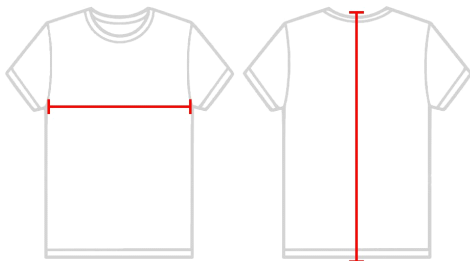

HOW TO MEASURE

These product specifications reference a product's measurements. For sizing information and guidance, please reference our sizing charts.

BODY LENGTH

Measured from the top of the shoulder to bottom of the back.

CHEST WIDTH

Measured across the chest at its fullest part while laid flat.