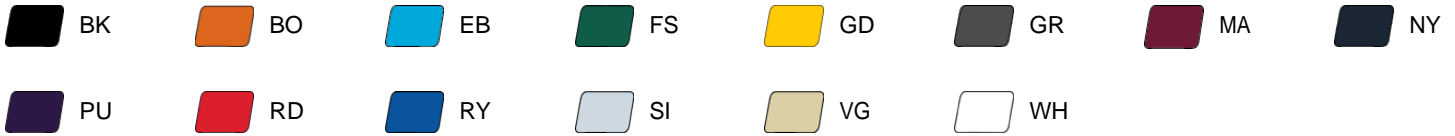

# #413000 MEN'S B-CORE SLEEVELESS TEE

- 100% Polyester moisture management/antimicrobial
- performance fabricSelf fabric collarDouble needle hem with tackBadger heat seal logo on center back neck Comes in Ladies Style 4163, Youth Style 2130, and Girls Style 2163

## COLORS