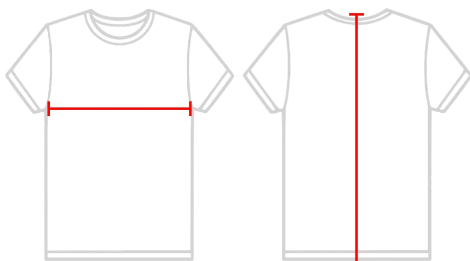

#416600 **WOMEN'S** B-CORE RACERBACK TANK

- 100% Polyester moisture management/ antimicrobial performance fabric
- Single-needle bound neck & armhole
- A-line body - Double-needle hem
- Badger heat seal logo on center back neck
- Comes in Girls Style 2166

COLORS

SPECIFICATIONS

Color	XS	S	M	L	XL	2XL
Piece Weight measured in pounds	0.36	0.36	0.36	0.36	0.36	0.36
Spec Body Length measured in inches	25	26	27	28	29	30
Spec Chest Width measured in inches	14 1/2	16	17 1/2	19	20 1/2	22
Case Count # of units per case	36	36	36	36	36	36

HOW TO MEASURE

These product specifications reference a product's measurements. For sizing information and guidance, please reference our sizing charts.

BODY LENGTH

Measured from the top of the shoulder to bottom of the back.

CHEST WIDTH

Measured across the chest at its fullest part while laid flat.