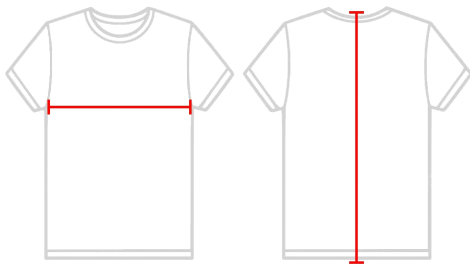

#724100 **UNISEX** CHALLENGER SHORT

- 100% Polyester mesh with 100% polyester dazzle side
- panels 9" Inseam Athletic cut Superior Fit Covered elastic
- waistband and drawcord Badger heat transfer logo on left hip Comes in Youth Style 2241

COLORS

SPECIFICATIONS

Color	S	M	L	XL	2XL	3XL
Piece Weight measured in pounds	0.45	0.45	0.45	0.45	0.45	0.45
Spec Inseam	9	9	9	9	9	9
Case Count # of units per case	36	36	36	36	36	24

HOW TO MEASURE

These product specifications reference a product's measurements. For sizing information and guidance, please reference our sizing charts.

BODY LENGTH

Measured from the top of the shoulder to bottom of the back.

CHEST WIDTH

Measured across the chest at its fullest part while laid flat.