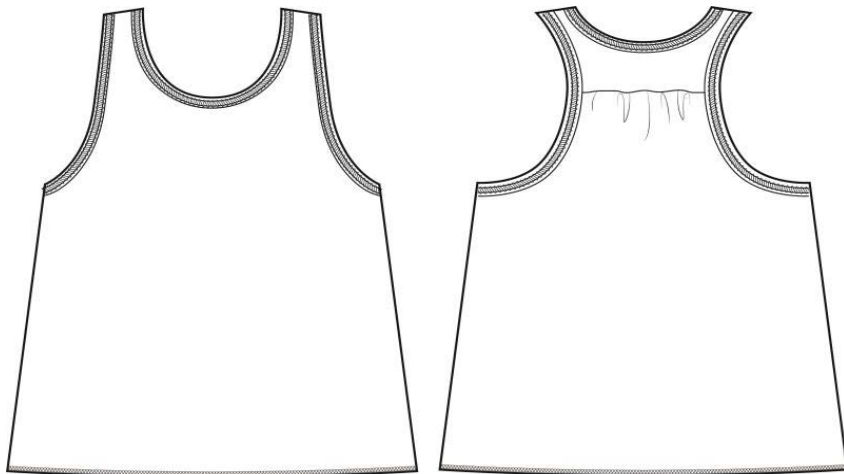

BELLA + CANVAS®

MEASUREMENT SPECIFICATION REPORT

STYLE # 8800Y - YOUTH FLOWY RACERBACK TANK

Points of Measurement (inches)

Body Width - 1" Below A.H.

Center Front Length

YS	YM	YL
14 1/4	15	15 3/4
15 5/8	16 5/8	17 3/4