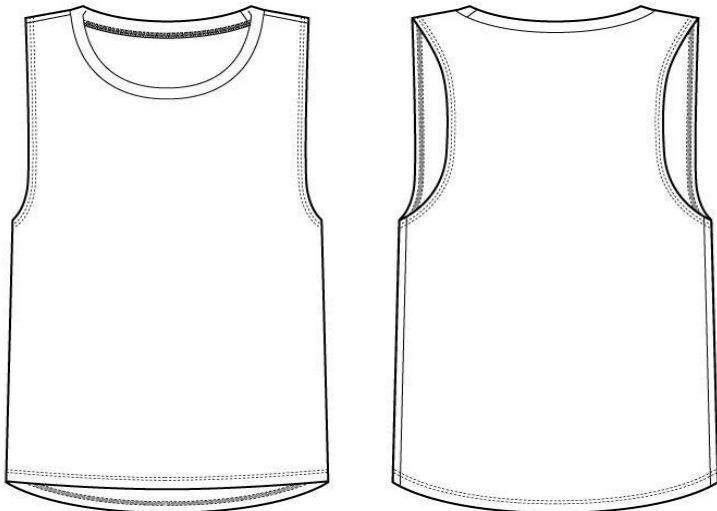

BELLA + CANVAS®

MEASUREMENT SPECIFICATION REPORT

STYLE # 8803 - WOMEN'S FLOWY SCOOP MUSCLE TANK

FABRICATION

65% POLYESTER, 35% VISCOSE

52% POLYESTER, 48% VISCOSE

Points of Measurement (inches)

Body Width - 1" Below A.H.

Center Front Length

S	M	L	XL	2XL
16	16 3/4	17 3/4	18 3/4	19 3/4
20 1/4	20 5/8	21 1/8	21 5/8	22 1/8

Disclaimer: Please note that the above sizing chart is subject to change. For more detailed information, please contact a Bella + Canvas Customer Service Representative.