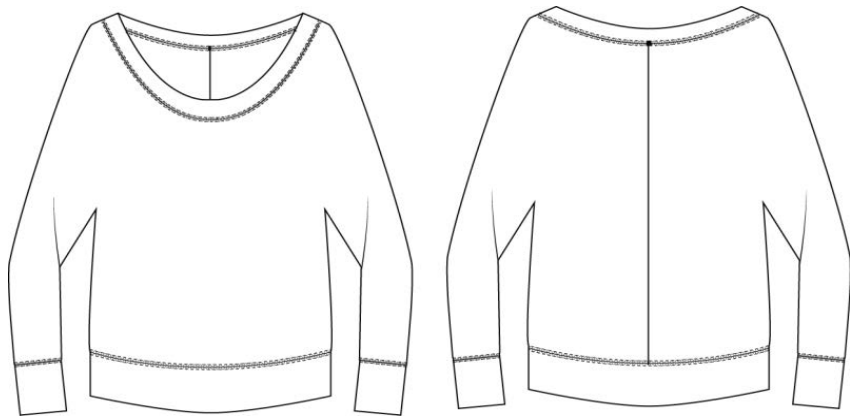

BELLA + CANVAS®

MEASUREMENT SPECIFICATION REPORT

STYLE # 8850 - WOMEN'S FLOWY LONG SLEEVE OFF SHOULDER TEE

FABRICATION

65% POLYESTER, 35% VISCOSE

52% POLYESTER, 48% VISCOSE

Points of Measurement (inches)

	XS	S	M	L	XL	2XL
Chest	24 1/4	25 1/2	26 1/2	27 1/2	28 1/2	29 1/2
Center Front Length	19	19 3/8	19 3/4	20 1/4	20 3/4	21 1/4