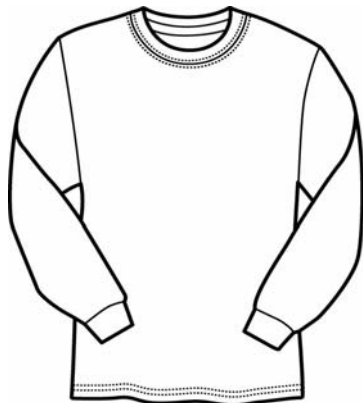

STYLE 2400B

Ultra Cotton

Youth Long Sleeve T-Shirt

Weight	6.1 oz per sq yd
Content	100% cotton preshrunk jersey knit (see colors for exceptions)
Features	Double needle 3/4" collar Taped neck and shoulders Rib cuffs Double needle bottom hem Quarter-turned to eliminate center crease  
	<i>CPSIA Tracking Label Compliant</i>
Sizes	YS - YXL
Case Packs	YS - YXL 6 dozen
Colors	18
SKU's	72

Specifications

Size	Width (A)	Length (B)	CB Sleeve (C)
Youth Small	17"	22"	24.5"
Youth Medium	18"	23.5"	26.5"
Youth Large	19"	25"	29"
Youth X-Large	20"	26.5"	31"
Tol.	+/- 0.5"	+/- 1"	+/- 1"