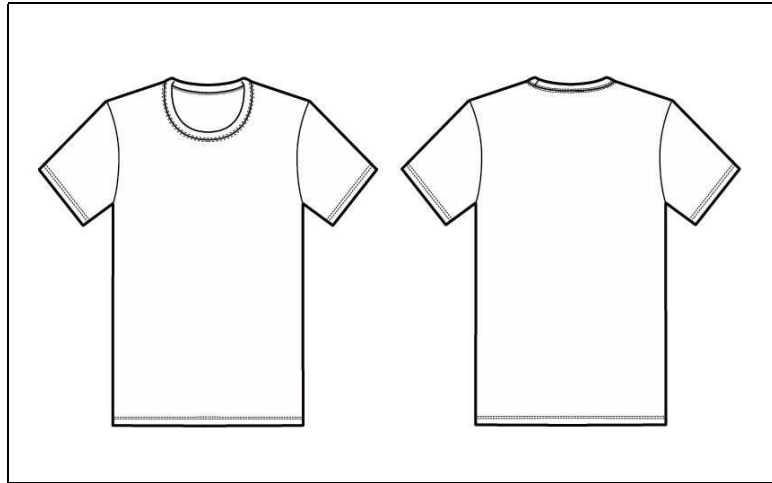

MEASUREMENT SPECIFICATION REPORT

STYLE # M1009 ALO UNISEX PERFORMANCE SHORT SLEEVE TEE

FABRICATION
100% POLYESTER INTERLOCK

Point of Measurement (inches)

Front Body Length from HPS

Chest

XS	S	M	L	XL	2XL	3XL	4XL
26 1/4	27 1/4	28 1/4	29 1/4	30 1/4	31 1/4	31 3/4	32 1/4
18 1/2	20	21 1/2	23	24 1/2	26	28	30