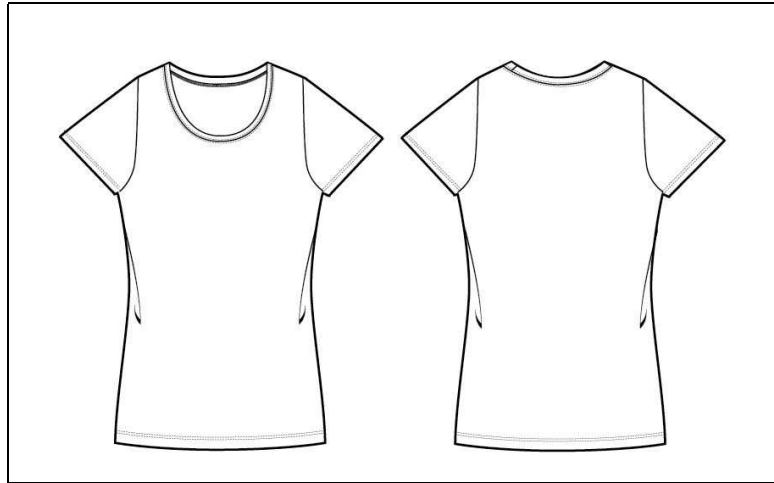

MEASUREMENT SPECIFICATION REPORT

STYLE # W1009 ALO WOMEN'S PERFORMANCE SHORT SLEEVE TEE

FABRICATION
100% POLYESTER INTERLOCK

Point of Measurement (inches)

Front Body Length from HPS

Bust @ 1" below armhole

XS	S	M	L	XL	2XL	3XL
25	25 1/2	26 1/2	27 1/2	28 1/2	29 1/2	30
18	19	20	21 1/2	23	24 1/2	26 1/2

Disclaimer: Please note that the above sizing chart is subject to change. For more detailed information, please contact an ALO Customer Service Representative.