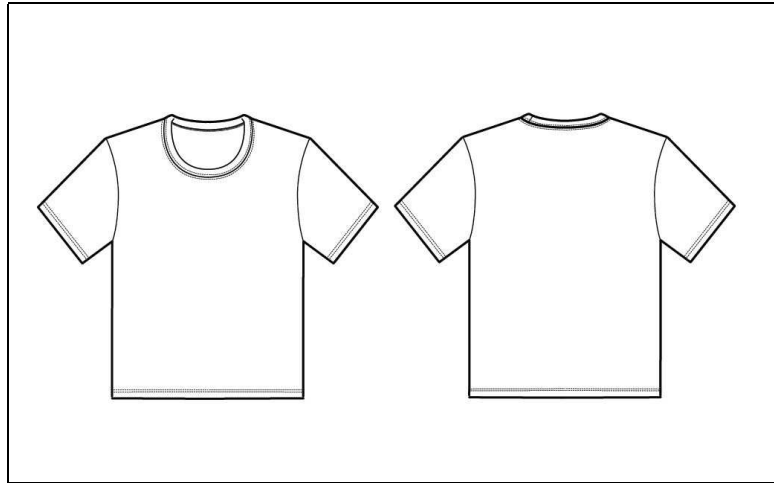

MEASUREMENT SPECIFICATION REPORT

STYLE # Y1009 ALO YOUTH PERFORMANCE SHORT SLEEVE TEE

FABRICATION
100% POLYESTER INTERLOCK

Point of Measurement (inches)

Body Length From HPS
Bust @ 1" below armhole

XS	S	M	L	XL
20	21 1/2	23	24 1/2	26
15 1/4	16	17	18	19 1/2