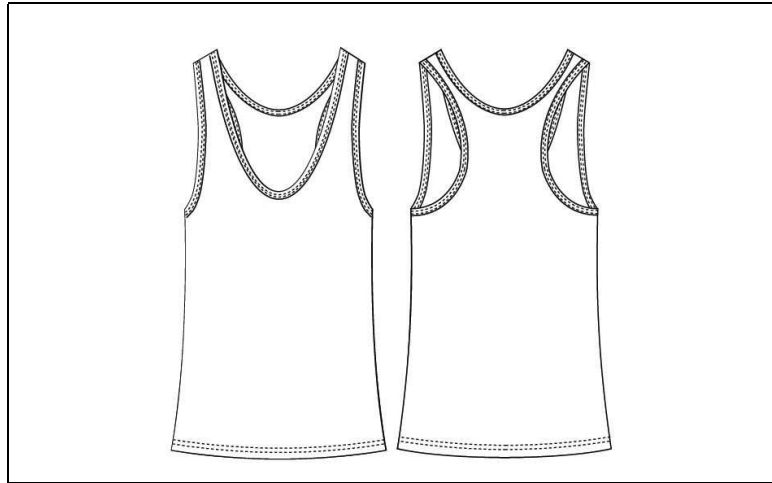

MEASUREMENT SPECIFICATION REPORT

STYLE # W2079 ALO WOMEN'S PERFORMANCE RACERBACK TANK

FABRICATION
100% POLYESTER INTERLOCK

Point of Measurement (inches)

Body Length From HPS
Bust @ 1" below armhole

XS	S	M	L	XL	2XL	3XL
24 1/2	25	26	27	28	29	29 1/2
16	17	18	19 1/2	21	22 1/2	24 1/2