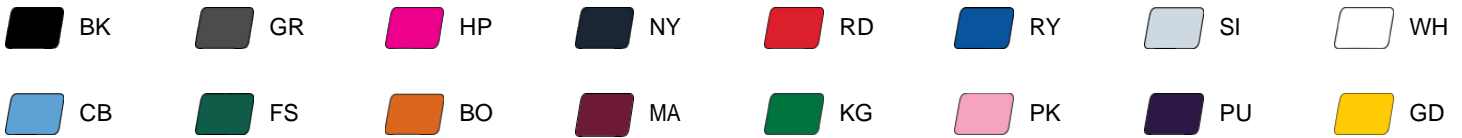

#560400 **WOMEN'S** C2 L/S WOMEN'S TEE

- 100% polyester moisture management/ antimicrobial performance fabric
- Self-fabric collar - Double-needle hem with tack

COLORS

SPECIFICATIONS

Color	XS	S	M	L	XL	2XL
Piece Weight measured in pounds	0.22	0.22	0.22	0.22	0.22	0.22
Spec Body Length measured in inches	24	25	26	27	28	29
Spec Chest Width measured in inches	15 1/2	17 1/2	19	21	23	25
Case Count # of units per case	72	72	72	72	72	72