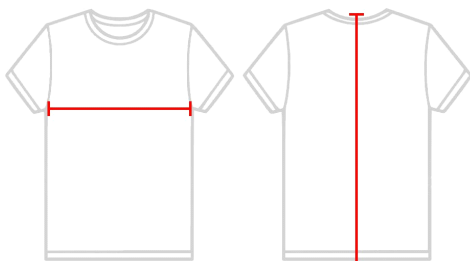

#560400 **WOMEN'S** C2 L/S WOMEN'S TEE

- 100% polyester moisture management/ antimicrobial performance fabric
- Self-fabric collar - Double-needle hem with tack

COLORS

SPECIFICATIONS

Color	XS	S	M	L	XL	2XL
Piece Weight measured in pounds	0.22	0.22	0.22	0.22	0.22	0.22
Spec Body Length measured in inches	24	25	26	27	28	29
Spec Chest Width measured in inches	15 1/2	17 1/2	19	21	23	25
Case Count # of units per case	72	72	72	72	72	72

HOW TO MEASURE

These product specifications reference a product's measurements. For sizing information and guidance, please reference our sizing charts.

BODY LENGTH

Measured from the top of the shoulder to bottom of the back.

CHEST WIDTH

Measured across the chest at its fullest part while laid flat.