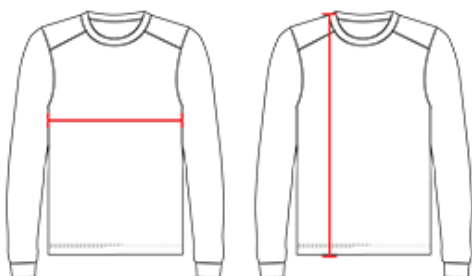

HOW TO MEASURE

These product specifications reference a product's measurements. For sizing information and guidance, please reference our sizing charts.

BODY LENGTH

Measured on the front from the shoulder/neck intersection to the bottom of the garment.

CHEST WIDTH

Measured across the chest, 1" below the armhole seam.