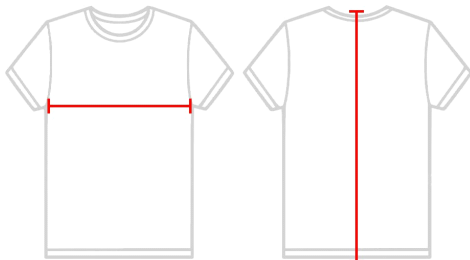

#415500 MEN'S DIGITAL HOOK L/S TEE

- 100% Polyester moisture management/antimicrobial performance fabric
- Contrast side & sleeve panel inserts
- Self-fabric collar - Double-needle hem with tack
- Badger heat seal logo on left sleeve

COLORS

SPECIFICATIONS

Color	XS	S	M	L	XL	2XL	3XL	4XL
Piece Weight measured in pounds	0.36	0.36	0.36	0.36	0.36	0.36	0.36	0.36
Spec Body Length measured in inches	28 1/2	29 1/2	30 1/2	31 1/2	32 1/2	33 1/2	34 1/2	35 1/2
Spec Chest Width measured in inches	17	19	21	23	25	27	29	31
Case Count # of units per case	36	36	36	36	36	36	24	24

HOW TO MEASURE

These product specifications reference a product's measurements. For sizing information and guidance, please reference our sizing charts.

BODY LENGTH

Measured from the top of the shoulder to bottom of the back.

CHEST WIDTH

Measured across the chest at its fullest part while laid flat.