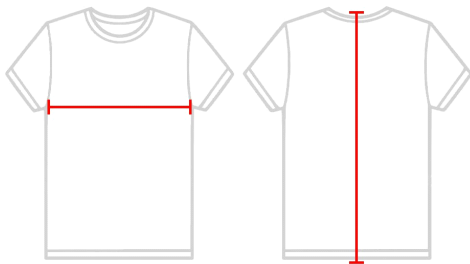

#211900 **YOUTH**

B-CORE POCKETED YOUTH 7 INCH SHORT

- 100% Polyester moisture management /antimicrobial performance fabricAthletic CutSuperior Fit2" Covered elastic waistband & drawcordTwo deep side seam pocketsDouble needle hemBadger heat seal logo on left hip

COLORS

SPECIFICATIONS

Color	XS	S	M	L	XL
Piece Weight measured in pounds	0.25	0.25	0.25	0.25	0.25
Spec Inseam	7	7	7	7	7
Case Count # of units per case	36	36	36	36	36

HOW TO MEASURE

These product specifications reference a product's measurements. For sizing information and guidance, please reference our sizing charts.

BODY LENGTH

Measured from the top of the shoulder to bottom of the back.

CHEST WIDTH

Measured across the chest at its fullest part while laid flat.