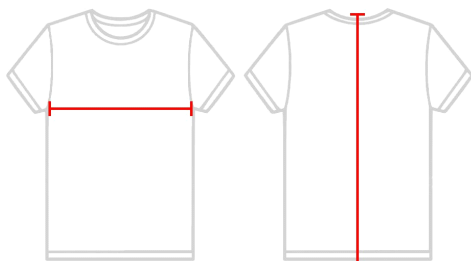

#419200 MEN'S BLEND 1/4 ZIP

- 100% Sublimated polyester moisture management/antimicrobial fabric
- Self fabric collar with 7" locking zipper
- Badger sport paneled shoulder for maximum movement
- Double-needle hemmed bottom
- Badger heat logo on left sleeve
- Comes in Ladies Style 4193

COLORS

SPECIFICATIONS

Color	XS	S	M	L	XL	2XL	3XL	4XL
Piece Weight measured in pounds	0.36	0.36	0.36	0.36	0.36	0.36	0.36	0.36
Spec Body Length measured in inches	26	27	28	29	30	31	32	33
Spec Chest Width measured in inches	18	19	21	23	25	27	29	31
Case Count # of units per case	36	36	36	36	36	36	24	24

HOW TO MEASURE

These product specifications reference a product's measurements. For sizing information and guidance, please reference our sizing charts.

BODY LENGTH

Measured from the top of the shoulder to bottom of the back.

CHEST WIDTH

Measured across the chest at its fullest part while laid flat.