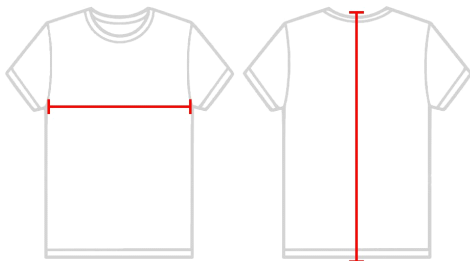

#430400 MEN'S PRO HEATHER L/S TEE

- 100% Heathered polyester moisture management/ antimicrobial performance fabric
- Badger Sport shoulder for maximum movement
- Self-fabric collar - Double-needle hem
- Badger heat seal logo on left sleeve
- Comes in Ladies Style 4364

COLORS

SPECIFICATIONS

Color	S	M	L	XL	2XL	3XL	4XL
Piece Weight measured in pounds	0.36	0.36	0.36	0.36	0.36	0.36	0.36
Spec Body Length measured in inches	29 1/2	30 1/2	31 1/2	32 1/2	33 1/2	34 1/2	35 1/2
Spec Chest Width measured in inches	19	21	23	25	27	29	31
Case Count # of units per case	36	36	36	36	36	24	24

HOW TO MEASURE

These product specifications reference a product's measurements. For sizing information and guidance, please reference our sizing charts.

BODY LENGTH

Measured from the top of the shoulder to bottom of the back.

CHEST WIDTH

Measured across the chest at its fullest part while laid flat.