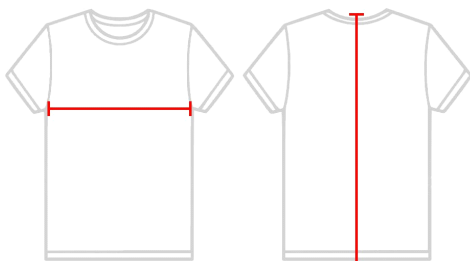

#432000 **MEN'S** PRO HEATHER TEE

- 100% Heathered polyester moisture management/antimicrobial performance fabric
- Badger sport shoulder for maximum movement
- Self fabric collar - Double-needle hem
- Badger heat seal logo on left sleeve
- Comes in Ladies Style 4362 and Youth Style 2320

COLORS

SPECIFICATIONS

Color	XS	S	M	L	XL	2XL	3XL	4XL
Piece Weight measured in pounds	0.36	0.36	0.36	0.36	0.36	0.36	0.36	0.36
Spec Body Length measured in inches	28	29	30	31	32	33	34	35
Spec Chest Width measured in inches	17	19	21	23	25	27	29	31
Case Count # of units per case	36	36	36	36	36	36	24	24

HOW TO MEASURE

These product specifications reference a product's measurements. For sizing information and guidance, please reference our sizing charts.

BODY LENGTH

Measured from the top of the shoulder to bottom of the back.

CHEST WIDTH

Measured across the chest at its fullest part while laid flat.