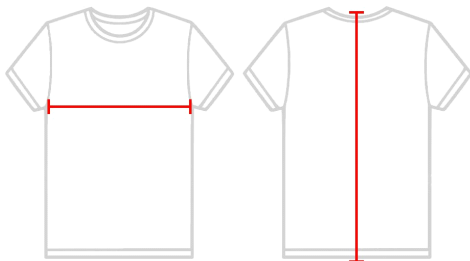

#418400 MEN'S DIGITAL L/S TEE

- 100% Sublimated polyester moisture management/antimicrobial performance fabric
- Badger sport shoulder for maximum movement
- Self-fabric collar - Double-needle hem
- Badger heat seal logo on left sleeve
- Comes in Youth Style 2184

COLORS

SPECIFICATIONS

Color	XS	S	M	L	XL	2XL	3XL	4XL
Piece Weight measured in pounds	0.36	0.36	0.36	0.36	0.36	0.36	0.36	0.36
Spec Body Length measured in inches	28 1/2	29 1/2	30 1/2	31 1/2	32 1/2	33 1/2	34 1/2	35 1/2
Spec Chest Width measured in inches	17	19	21	23	25	27	29	31
Case Count # of units per case	36	36	36	36	36	36	24	24

HOW TO MEASURE

These product specifications reference a product's measurements. For sizing information and guidance, please reference our sizing charts.

BODY LENGTH

Measured from the top of the shoulder to bottom of the back.

CHEST WIDTH

Measured across the chest at its fullest part while laid flat.