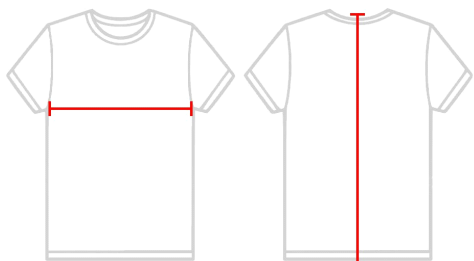

#415400 MEN'S HOOK L/S TEE

- 100% Polyester moisture management/antimicrobial performance fabric
- B-Core contrast side and sleeve panel inserts
- Self-fabric collar
- Double-needle hem with tack
- Badger heat seal logo on left sleeve Comes in Youth Style 2154

COLORS

SPECIFICATIONS

Color	S	M	L	XL	2XL	3XL	4XL
Piece Weight measured in pounds	0.36	0.36	0.36	0.36	0.36	0.36	0.36
Spec Body Length measured in inches	29 1/2	30 1/2	31 1/2	32 1/2	33 1/2	34 1/2	35 1/2
Spec Chest Width measured in inches	19	21	23	25	27	29	31
Case Count # of units per case	36	36	36	36	36	24	24

HOW TO MEASURE

These product specifications reference a product's measurements. For sizing information and guidance, please reference our sizing charts.

BODY LENGTH

Measured from the top of the shoulder to bottom of the back.

CHEST WIDTH

Measured across the chest at its fullest part while laid flat.