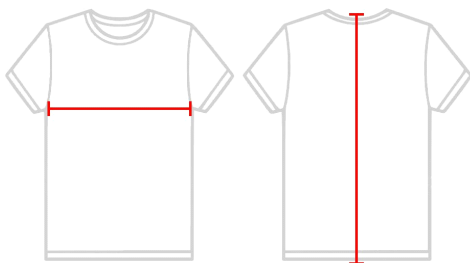

#419100 MEN'S BLEND TEE

- 100% Sublimated polyester moisture management/ antimicrobial performance fabric
- Badger sport should for maximum movement with coverstitch
- Self-fabric collar - Double-needle hem
- Badger heat seal logo on left sleeve
- Comes in Ladies Style 4196 and Youth Style 2191

COLORS

SPECIFICATIONS

Color	XS	S	M	L	XL	2XL	3XL	4XL
Piece Weight measured in pounds	0.36	0.36	0.36	0.36	0.36	0.36	0.36	0.36
Spec Body Length measured in inches	28	29	30	31	32	33	34	35
Spec Chest Width measured in inches	17	19	21	23	25	27	29	31
Case Count # of units per case	36	36	36	36	36	36	24	24

HOW TO MEASURE

These product specifications reference a product's measurements. For sizing information and guidance, please reference our sizing charts.

BODY LENGTH

Measured from the top of the shoulder to bottom of the back.

CHEST WIDTH

Measured across the chest at its fullest part while laid flat.