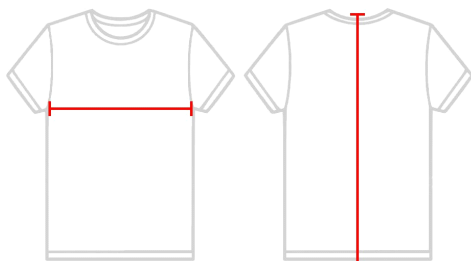

#125400 **UNISEX** HOODED SWEATSHIRT

- 9.5 oz. Ringspun 60% cotton/40% polyester
- Badger sport paneled shoulder for maximum movement
- Two-ply hood with drawcord
- Spandex reinforced rib knit cuffs and waistband
- Pouch front pocket with headset opening
- Embroidered Badger logo on left sleeve cuff Comes in Youth Style 2254

COLORS

SPECIFICATIONS

Color	XS	S	M	L	XL	2XL	3XL	4XL
Piece Weight measured in pounds	1.60	1.60	1.60	1.60	1.60	1.60	1.60	1.60
Spec Body Length measured in inches	28.5	29	29.5	30	30.5	31	31.5	32
Spec Chest Width measured in inches	19	20	22	24	26	28	30	32
Case Count # of units per case	24	24	24	24	24	24	12	12

HOW TO MEASURE

These product specifications reference a product's measurements. For sizing information and guidance, please reference our sizing charts.

BODY LENGTH

Measured from the top of the shoulder to bottom of the back.

CHEST WIDTH

Measured across the chest at its fullest part while laid flat.