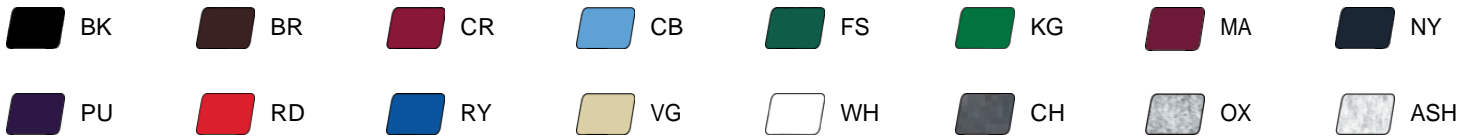

#125400 **UNISEX** HOODED SWEATSHIRT

- 9.5 oz. Ringspun 60% cotton/40% polyester
- Badger sport paneled shoulder for maximum movement
- Two-ply hood with drawcord
- Spandex reinforced rib knit cuffs and waistband
- Pouch front pocket with headset opening
- Embroidered Badger logo on left sleeve cuff Comes in Youth Style 2254

COLORS

SPECIFICATIONS

Color	XS	S	M	L	XL	2XL	3XL	4XL
Piece Weight measured in pounds	1.60	1.60	1.60	1.60	1.60	1.60	1.60	1.60
Spec Body Length measured in inches	28.5	29	29.5	30	30.5	31	31.5	32
Spec Chest Width measured in inches	19	20	22	24	26	28	30	32
Case Count # of units per case	24	24	24	24	24	24	12	12