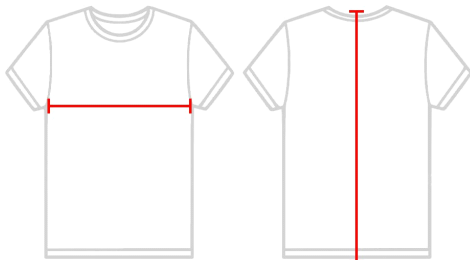

#419700 MEN'S SPORT BLEND 1/4 ZIP

- 100% Polyester moisture management/antimicrobial fabric
- Sublimated collar, shoulder panels & sleeves
- Self-fabric collar with 7" locking zipper
- Badger sport paneled shoulder for maximum movement with coverstitch
- Badger heat seal logo on left sleeve
- Comes in Ladies Style 4198

COLORS

SPECIFICATIONS

Color	XS	S	M	L	XL	2XL	3XL	4XL
Piece Weight measured in pounds	0.36	0.36	0.36	0.36	0.36	0.36	0.36	0.36
Spec Body Length measured in inches	26	27	28	29	30	31	32	33
Spec Chest Width measured in inches	18	19	21	23	25	27	29	31
Case Count # of units per case	36	36	36	36	36	36	24	24

HOW TO MEASURE

These product specifications reference a product's measurements. For sizing information and guidance, please reference our sizing charts.

BODY LENGTH

Measured from the top of the shoulder to bottom of the back.

CHEST WIDTH

Measured across the chest at its fullest part while laid flat.