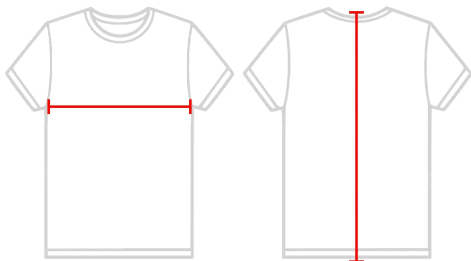

HOW TO MEASURE

These product specifications reference a product's measurements. For sizing information and guidance, please reference our sizing charts.

BODY LENGTH

Measured from the top of the shoulder to bottom of the back.

CHEST WIDTH

Measured across the chest at its fullest part while laid flat.