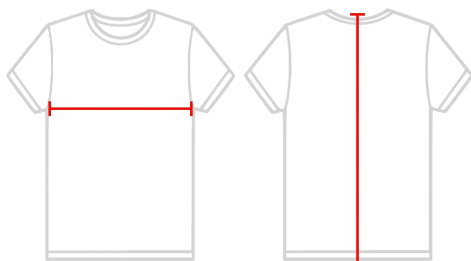

HOW TO MEASURE

These product specifications reference a product's measurements. For sizing information and guidance, please reference our sizing charts.

BODY LENGTH

Measured from the top of the shoulder to bottom of the back.

CHEST WIDTH

Measured across the chest at its fullest part while laid flat.