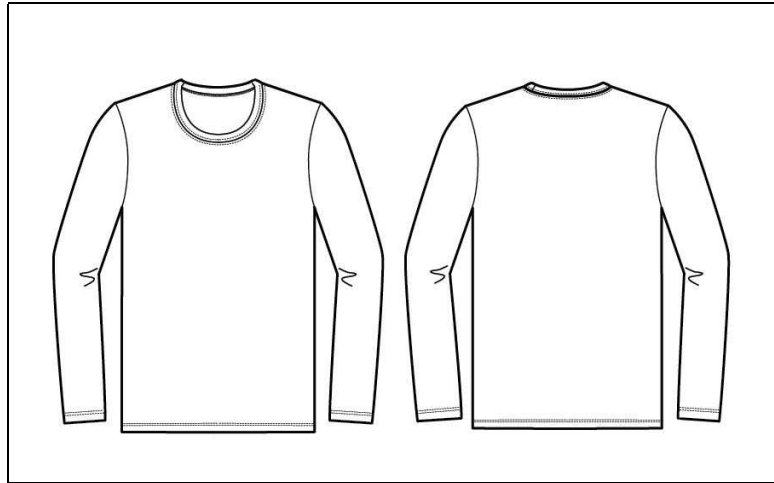

MEASUREMENT SPECIFICATION REPORT

STYLE # M3009 ALO MEN'S PERFORMANCE LONG SLEEVE TEE

FABRICATION
100% POLYESTER INTERLOCK

Point of Measurement (inches)

Front Body Length from HPS

Chest

XS	S	M	L	XL	2XL	3XL	4XL
26 1/2	27 1/2	28 1/2	29 1/2	30 1/2	31 1/2	32	32 1/2
19	20 1/2	22	23 1/2	25	26 1/2	28 1/2	30 1/2