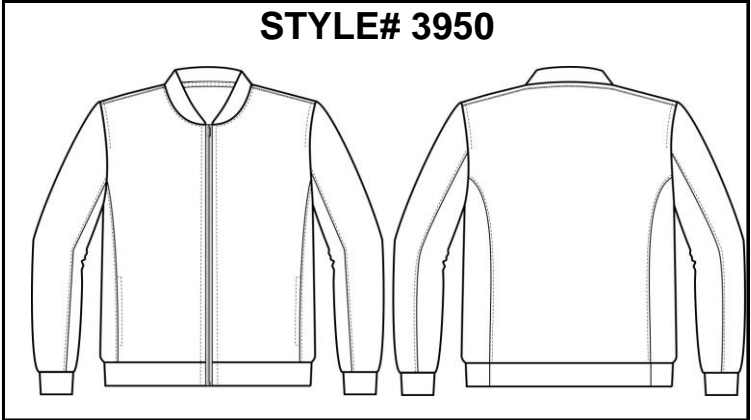

BELLA+CANVAS.

LOS ANGELES

Point of Measurement	XS	S	M	L	XL
Hps Length to Edge	24 1/8	27 1/8	27 3/4	28 3/8	29
Body width - 1" Below A.H.	20 3/4	21 7/8	23 7/8	25 7/8	27 7/8