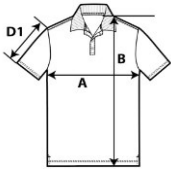

PRIM + PREUX

PP2396T

Adult Energy Tall Polo

DETAILS

Weight	4.4 Oz/SqYd
Content	100% Polyester Interlock
Features	Modern classic fit with longer body <input type="checkbox"/> Wicking properties <input type="checkbox"/> Anti-microbial properties <input type="checkbox"/> UPF 30+ <input type="checkbox"/> Snagging resistant <input type="checkbox"/> Woven label <input type="checkbox"/> Contoured welt collar <input type="checkbox"/> Clean finished placket with reinforced bottom box <input type="checkbox"/> 3 color-matched buttons <input type="checkbox"/> Rolled forward topstitched shoulder <input type="checkbox"/> Side seam <input type="checkbox"/> Double needle sleeve and bottom hems
Sizes	LT-3XLT
Case Packs	LT - 3XLT 2 DOZEN
Colors	5
SKU's	20

SPECIFICATIONS

Inches	Tol-	Tol+	LT	XLT	2XLT	3XLT
Chest (A)	0.500	0.500	22.500	24.500	26.500	28.500
Length from HPS (B)	0.750	0.750	32.500	33.500	34.500	35.500
Sleeve length (Center cap) (D1)	0.250	0.250	10.750	11.250	11.750	12.125