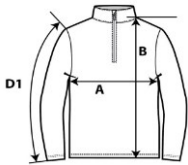

PRIM + PREUX

PP2037

Unisex Energy LS 1/4 Zip

DETAILS

Weight	4.4 Oz/SqYd
Content	100% Polyester Interlock
Features	Modern classic fit <input type="checkbox"/> Wicking properties <input type="checkbox"/> Anti-microbial properties <input type="checkbox"/> UPF 30+ (white is not applicable) <input type="checkbox"/> Snagging resistant <input type="checkbox"/> Woven label <input type="checkbox"/> Cadet collar <input type="checkbox"/> 1/4 coil zipper with zipper garage <input type="checkbox"/> Side seam <input type="checkbox"/> Double needle sleeve and bottom hems
Sizes	XS-4XL
Case Packs	XS - 3XL 2 DOZEN 4XL 1 DOZEN
Colors	5
SKU's	40

SPECIFICATIONS

Inches	Tol-	Tol+	XS	S	M	L	XL	2XL	3XL	4XL
Chest (A)	0.500	0.500	16.500	18.500	20.500	22.500	24.500	26.500	28.500	30.500
Length from HPS (B)	0.750	0.750	27.500	28.500	29.500	30.500	31.500	32.500	33.500	34.500
Sleeve length (Center cap) (D1)	0.500	0.500	23.250	23.500	24.250	25.000	25.500	26.000	26.500	26.750