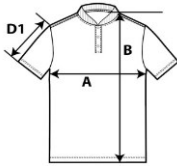

PRIM + PREUX

PP2033

Adult Energy Henley

DETAILS

Weight	4.4 Oz/SqYd
Content	100% Polyester Interlock
Features	Modern classic fit <input type="checkbox"/> Wicking properties <input type="checkbox"/> Anti-microbial properties <input type="checkbox"/> UPF 30+ (white is not applicable) <input type="checkbox"/> Snagging resistant <input type="checkbox"/> Woven label <input type="checkbox"/> 1x1 rib 3 button henley <input type="checkbox"/> Clean finished placket with reinforced bottom box <input type="checkbox"/> 3 color-matched buttons <input type="checkbox"/> Rolled forward topstitched shoulder <input type="checkbox"/> Side seam with self fabric face side vents <input type="checkbox"/> Double needle sleeve and bottom hems
Sizes	XS-4XL
Case Packs	XS - 3XL 2 DOZEN 4XL 1 DOZEN
Colors	5
SKU's	40

SPECIFICATIONS

Inches	Tol-	Tol+	XS	S	M	L	XL	2XL	3XL	4XL
Chest (A)	0.500	0.500	17.000	18.500	20.500	22.500	24.500	26.500	28.500	30.500
Length from HPS (B)	0.750	0.750	27.500	28.000	29.500	30.500	31.500	32.500	33.500	34.500
Sleeve length (Center cap) (D1)	0.250	0.250	9.000	9.500	10.000	10.500	11.000	11.500	12.000	12.500