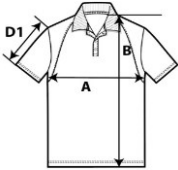

PRIM + PREUX

PP2038

Adult Energy Color Block Polo

DETAILS

Weight	4.4 Oz/SqYd
Content	100% Polyester Interlock
Features	Modern classic fit <input type="checkbox"/> Wicking properties <input type="checkbox"/> Anti-microbial properties <input type="checkbox"/> UPF 30+ (white is not applicable) <input type="checkbox"/> Snagging resistant <input type="checkbox"/> Woven label <input type="checkbox"/> Contoured welt collar <input type="checkbox"/> Self fabric contrast color necktape <input type="checkbox"/> Clean finished placket with reinforced bottom box <input type="checkbox"/> 3 color-matched buttons <input type="checkbox"/> Rolled forward topstitched shoulder <input type="checkbox"/> Contrast color neck tape and raglan sleeve with set in sleeve <input type="checkbox"/> Topstitch on raglan insert side <input type="checkbox"/> Side seam <input type="checkbox"/> Double needle sleeve and bottom hems
Sizes	XS-4XL
Case Packs	XS - 3XL 2 DOZEN 4XL 1 DOZEN
Colors	6
SKU's	48

SPECIFICATIONS

Inches	Tol-	Tol+	XS	S	M	L	XL	2XL	3XL	4XL
Chest (A)	0.500	0.500	17.000	18.500	20.500	22.500	24.500	26.500	28.500	30.500
Length from HPS (B)	0.750	0.750	27.500	28.500	29.500	30.500	31.500	32.500	33.500	34.500
Sleeve length (Center cap) (D1)	0.250	0.250	9.000	9.500	10.000	10.500	11.000	11.500	12.000	12.500