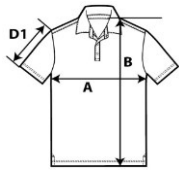

PRIM + PREUX

PP2004

Adult Energy Embossed Polo

DETAILS

Weight	5.0 Oz/SqYd
Content	100% Polyester Interlock
Features	Modern classic fit <input type="checkbox"/> Wicking properties <input type="checkbox"/> Anti-microbial properties <input type="checkbox"/> UPF 30+ <input type="checkbox"/> Snagging resistant <input type="checkbox"/> Woven label <input type="checkbox"/> Self fabric collar <input type="checkbox"/> Clean finished placket with reinforced bottom box <input type="checkbox"/> 3 color-matched buttons <input type="checkbox"/> Rolled forward topstitched shoulder <input type="checkbox"/> Side seam with self fabric face side vents <input type="checkbox"/> Double needle sleeve and bottom hems
Sizes	XS-4XL
Case Packs	XS - 3XL 2 DOZEN 4XL 1 DOZEN
Colors	5
SKU's	40

SPECIFICATIONS

Inches	Tol-	Tol+	XS	S	M	L	XL	2XL	3XL	4XL
Chest (A)	0.500	0.500	17.000	18.500	20.500	22.500	24.500	26.500	28.500	30.500
Length from HPS (B)	0.750	0.750	27.500	28.500	29.500	30.500	31.500	32.500	33.500	34.500
Sleeve length (Center cap) (D1)	0.250	0.250	9.000	9.500	10.000	10.500	11.000	11.500	12.000	12.500