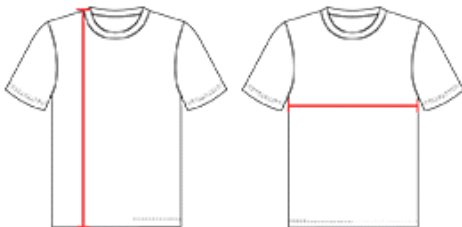

HOW TO MEASURE

These product specifications reference a product's measurements. For sizing information and guidance, please reference our sizing charts.

BODY LENGTH

Measured on the front from the shoulder/neck intersection to the bottom of the garment.

CHEST WIDTH

Measured across the chest, 1" below the armhole seam.