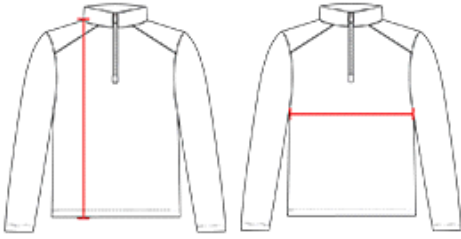

**IN-STOCK
GUARANTEE**

#410200 MEN'S B-CORE 1/4 ZIP

- Badger heat seal logo on left sleeve
- Badger Sport paneled shoulder for maximum movement
- 100% polyester moisture management/antimicrobial performance fabric
- Contrast zipper and inner collar
- Self-fabric collar with 8" locking zipper

COLORS

SPECIFICATIONS

Color	XS	S	M	L	XL	2XL	3XL	4XL
Piece Weight measured in pounds	0.37	0.37	0.37	0.37	0.37	0.37	0.37	0.37
Spec Body Length measured in inches	26	27	28	29	30	31	32	33
Spec Chest Width measured in inches	18	19	21	23	25	27	29	31
Case Count # of units per case	36	36	36	36	36	36	24	24

HOW TO MEASURE

These product specifications reference a product's measurements.
For sizing information and guidance, please reference our sizing charts.

BODY LENGTH

Measured on the front from the shoulder/neck intersection to the bottom of the garment.