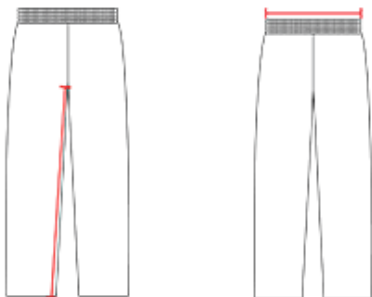

650SLA MEN'S ADULT PRESS FOOTBALL PANTS

- Five panel construction with No-Fly crotch
- Seven panel construction for increased movement and comfort
- STRETCH DAZZLE front and back body with STRETCH MESH side inserts and back knee inserts for breathability and comfort
- Exposed slotted elastic waistband with GRIPPER silicone to keep the jersey tucked
- Cover seamed throughout for additional strength

COLORS

SPECIFICATIONS

	S	M	L	XL	2XL	3XL
Piece Weight measured in pounds	0.00	0.00	0.00	0.00	0.00	0.00
Case Count # of units per case	1	1	1	1	1	1

HOW TO MEASURE

These product specifications reference a product's measurements. For sizing information and guidance, please reference our sizing charts.

WAIST WIDTH

Measured across the top of the waist opening.

INSEAM

Measured from crotch point to bottom leg opening.