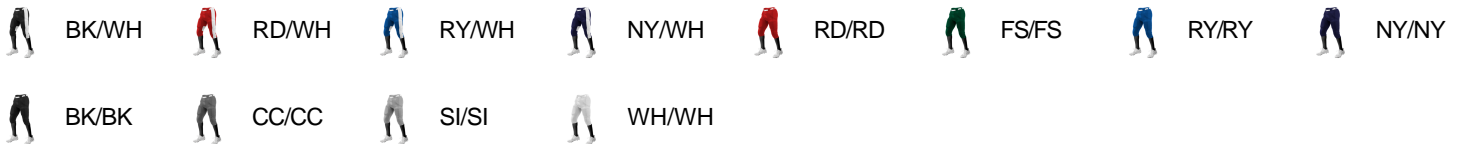

650SLY YOUTH YOUTH PRESS FOOTBALL PANTS

- Five panel construction with No-Fly crotch
- Seven panel construction for increased movement and comfort
- STRETCH DAZZLE front and back body with STRETCH MESH side inserts and back knee inserts for breathability and comfort
- Exposed slotted elastic waistband with GRIPPER silicone to keep the jersey tucked
- Cover seamed throughout for additional strength

COLORS

SPECIFICATIONS

	XS	S	M	L	XL
Piece Weight measured in pounds	0.00	0.00	0.00	0.00	0.00
Case Count # of units per case	1	1	1	1	1

HOW TO MEASURE

These product specifications reference a product's measurements. For sizing information and guidance, please reference our sizing charts.

WAIST WIDTH

Measured across the top of the waist opening.

INSEAM

Measured from crotch point to bottom leg opening.