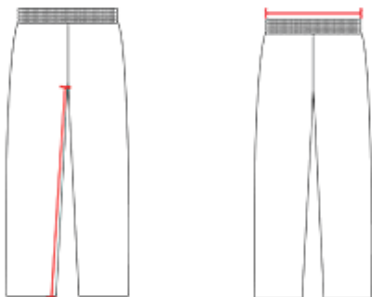

650SLY YOUTH YOUTH PRESS FOOTBALL PANTS

- Five panel construction with No-Fly crotch
- Seven panel construction for increased movement and comfort
- STRETCH DAZZLE front and back body with STRETCH MESH side inserts and back knee inserts for breathability and comfort
- Exposed slotted elastic waistband with GRIPPER silicone to keep the jersey tucked
- Cover seamed throughout for additional strength

COLORS

SPECIFICATIONS

	XS	S	M	L	XL
Piece Weight measured in pounds	0.00	0.00	0.00	0.00	0.00
Case Count # of units per case	1	1	1	1	1

HOW TO MEASURE

These product specifications reference a product's measurements. For sizing information and guidance, please reference our sizing charts.

WAIST WIDTH

Measured across the top of the waist opening.

INSEAM

Measured from crotch point to bottom leg opening.