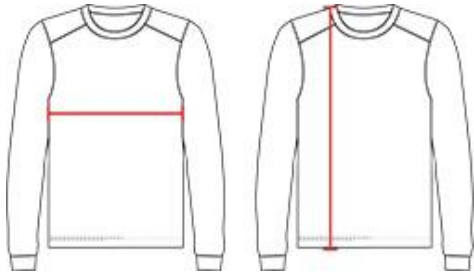

#567800 WOMEN'S C2 REVERIBLE WOMEN'S MESH TANK

- 100% Polyester Pro Mesh Fabric
- Double layered mesh
- Reversible
- Double-needle hem
- Each layer individually hemmed for easy screening

COLORS

SPECIFICATIONS

	XS	S	M	L	XL	2XL
Piece Weight measured in pounds	0.22	0.22	0.22	0.22	0.22	0.22
Spec Body Length measured in inches	25 ½	26 ½	27 ½	28 ½	29 ½	30 ½
Spec Chest Width measured in inches	17	18 ½	20	21 ½	23	24 ½
Case Count # of units per case	72	72	72	72	72	72

HOWTOMEASURE

These product specifications reference a product's measurements. For sizing information and guidance, please reference our sizing charts.

BODY LENGTH

the shoulder/neck intersection to the bottom of the garment.