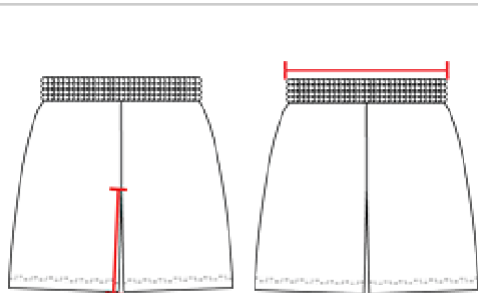

561600 WOMEN'S C2PERFORMANCELADIES'SHORT

- 100% Polyester moisture management/antimicrobial performance fabric
- 1 1/2" Covered elastic waistband & drawcord

COLORS

SPECIFICATIONS

	XS	S	M	L	XL	2XL
Piece Weight measured in pounds	0.27	0.27	0.27	0.27	0.27	0.27
Waist Relaxed measured in inches	12 ½	13 ½	14 ½	15 ½	16 ½	17 ½
Spec Inseam measured in inches	5	5	5	5	5	5
Case Count # of units per case	72	72	72	72	72	72

HOWTOMEASURE

These product specifications reference a product's measurements. For sizing information and guidance, please reference our sizing charts.

INSEAM

Measured from crotch point to bottom leg opening.

WAIST WIDTH

Measured across the top of the waist opening.