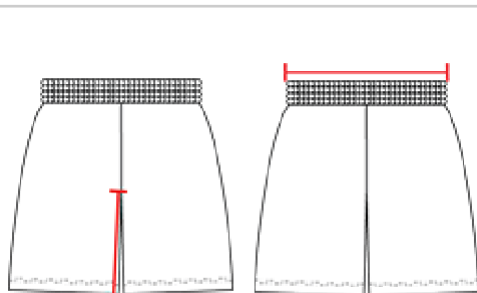

HOWTOMEASURE

These product specifications reference a product's measurements. For sizing information and guidance, please reference our sizing charts.

INSEAM

Measured from crotch point to bottom leg opening.

WAIST WIDTH

Measured across the top of the waist opening.