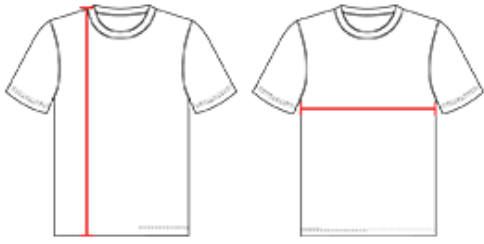

These product specifications reference a product's measurements. For sizing information and guidance, please reference our sizing charts.

BODY LENGTH

Measured on the front from the shoulder/neck intersection to the bottom of the garment.

CHEST WIDTH

Measured across the chest, 1" below the armhole seam.