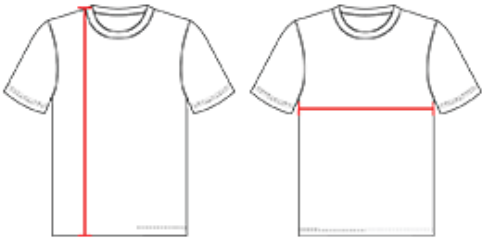

523000 YOUTH C2 SLEEVELESS YOUTH TEE

- 100% Polyester moisture management/antimicrobial performance fabric
- Self-fabric collar
- Double-needle hem

COLORS

SPECIFICATIONS

	XS	S	M	L	XL
Piece Weight measured in pounds	0.19	0.19	0.19	0.19	0.19
Spec Body Length measured in inches	21	23	25	26	27
Spec Chest Width measured in inches	15	16	17	18	19
Case Count # of units per case	72	72	72	72	72

HOW TO MEASURE

These product specifications reference a product's measurements. For sizing information and guidance, please reference our sizing charts.

BODY LENGTH

Measured on the front from the shoulder/neck intersection to the bottom of the garment.

CHEST WIDTH

Measured across the chest, 1" below the armhole seam.